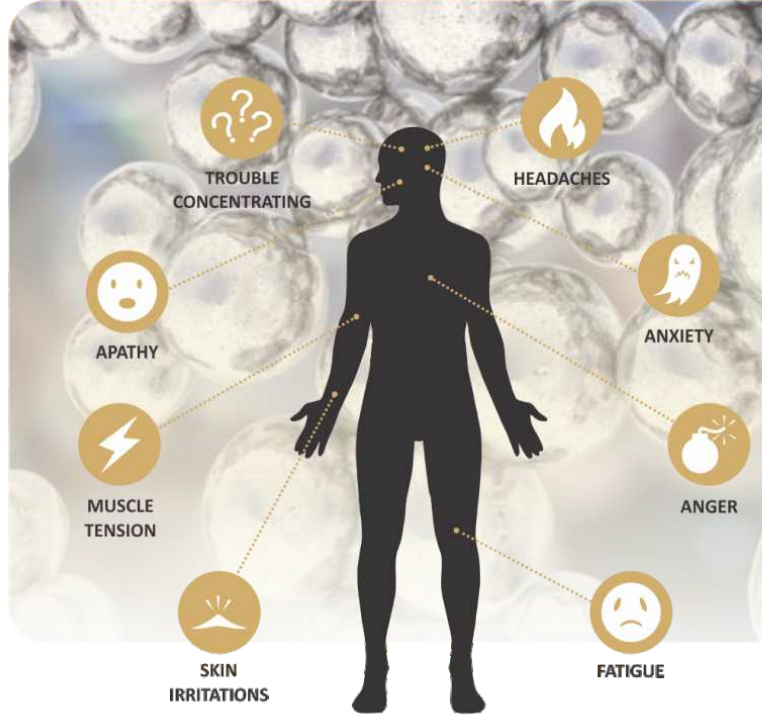

Adapts to All Body Types & Sleeping Styles

Temperature Regulation

Plant-Based Formula

A look under the covers

- 1 MERINO FEEL FABRIC**
Inspired by the soft sheep skin, the fabric is a representation of luxe and soft feel.
- 2 ANTI-STRESS SILVERX FABRIC**
Infused with silver ions which relieves nervous tension and promises hours of restful sleep.
- 3 MEMORY FOAM QUILT**
Proven to improve self-efficiency and alleviate aches and pains.
- 4 CARBON CHARCOAL MEMORY FOAM**
Absorbing Active Bamboo Charcoal so you smell less like sleep and more like fresh.
- 5 COOL GEL TRANSITION HR**
Crafted from latest evolution of HR foam for incredibly responsive and real-time temperature regulating sleep experience.
- 6 CONVOLUTED SOYFOAM**
Reduces pressure points by 49% with maximum comfort and intelligent support than conventional foams.
- 7 HEXA AER LAYER**
Next generation technology which intuitively adapts to your unique body shape in ultra-conforming comfort.
- 8 I-BONDED FOAM**
An affinity ortho layer that enhances the softness and responsiveness of co-layers.
- 9 CF CLIMA FELT**
Revolutionary Coirfit Felt Fabric that induces noise and motion absorption.
- 10 DYNAMIC DURASENSE FABRIC**
Bamboo infused fibre which proffers elastic support to human body and is a great healer of one's health.
- 11 NON SKID FABRIC**
Prevents mattress sliding even when you toss and turn.