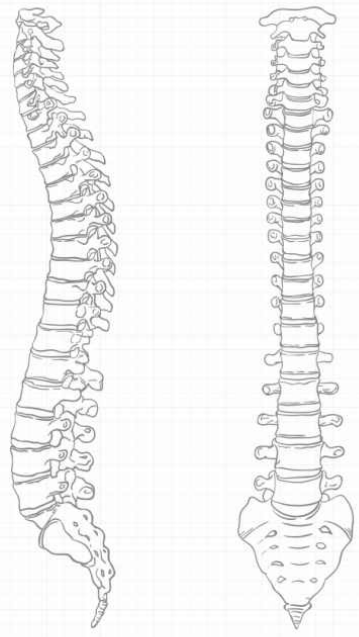

Therapeutic Spinal Systems Mood Board

Wellness