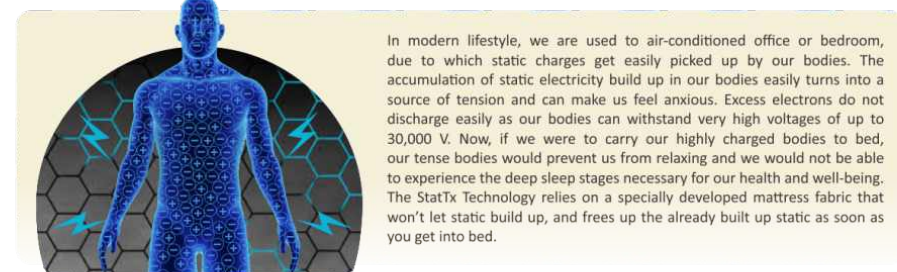

3-ZONE ANTI STATIC MATTRESS

Responsive Science For Restorative Sleep.

- Enhanced Cooling Top Layer
- Improved Pressure Relief
- Optimal Spine Support
- Limited Motion Transfer