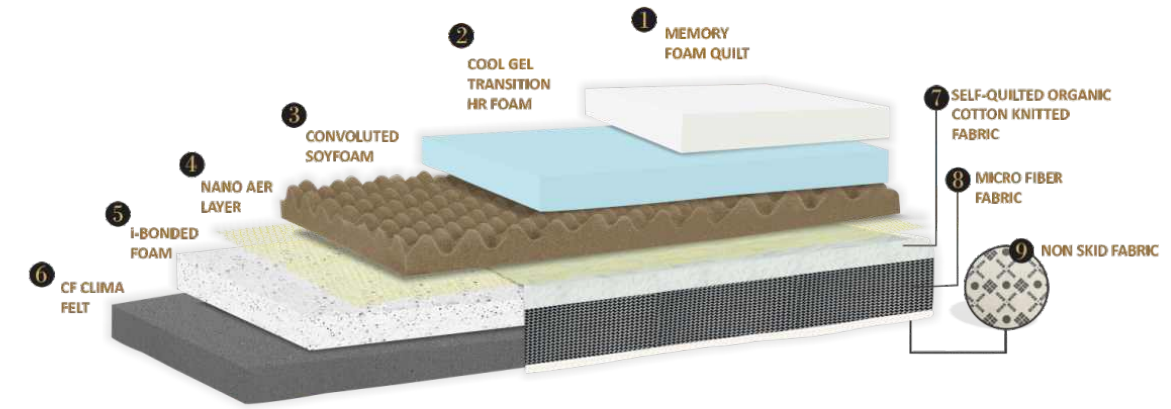

• 11 Years • Soft Relax • Available in 6" & 8" • All side Quilted • 3 Zone Mattress • Box Top Construction

ORTHOMEMORY 132 Months

Layers Worth Investing In

- 1** **QUILTED SILVERX FABRIC**
Infused with silver ions which relieves body tension and delivers lifestyle benefits.
- 2** **MEMORY FOAM QUILT**
Proven to improve self-efficiency and alleviate aches and pains.
- 3** **NASA APPROVED MEMORY FOAM**
Crafted from latest evolution of memory foam for incredibly responsive sleep experience.
- 4** **COOL GEL TRANSITION HR**
Crafted from latest evolution of HR foam for incredibly responsive and cool sleep experience.
- 5** **CONVOLUTED SOYFOAM**
Reduces pressure points by 49% with maximum comfort and intelligent support than conventional foams.
- 6** **HEXA AER LAYER**
Next generation technology which intuitively adapts to your unique body shape in ultra-conforming comfort.
- 7** **I-BONDED FOAM**
An affinity ortho layer that enhances the softness and responsiveness of co-layers.
- 8** **CF CLIMA FELT**
Revolutionary Coirfit Felt Fabric that induces noise and motion absorption.
- 9** **DYNAMIC DURASENSE FABRIC**
A reinforced perimeter that ensures extreme airflow and breathability with motion sensing follicles.
- 10** **NON SKID FABRIC**
Prevents mattress sliding even when you toss and turn.

• 11 Years • Dual Comfort • Available in 6" & 8" • All side Quilted • 3 Zone Sleep System • Zero G System

3-ZONE ZERO GRAVITY MATTRESS

Get Pulled Towards Your Sleep Haven.

- Advanced Support
- Limited Motion Transfer
- Adapts to All Body Types & Sleeping Styles
- Enhanced Edge Support