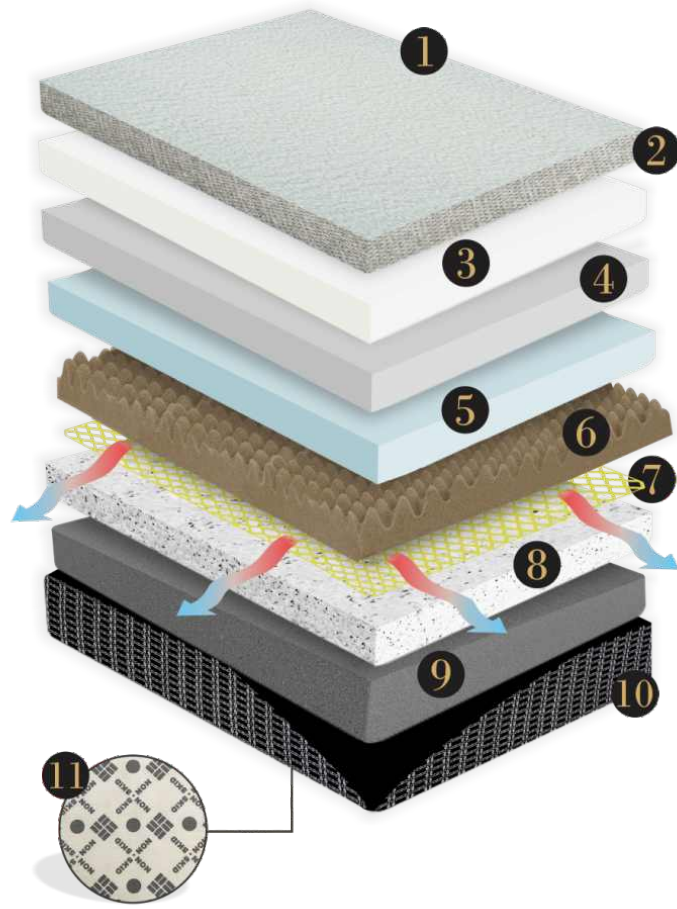

Adapts to All Body Types & Sleeping Styles

Temperature Regulation

Plant-Based Formula

A look under the covers

- 1 MERINO FEEL FABRIC**
Inspired by the soft sheep skin, the fabric is a representation of luxe and soft feel.
- 2 ANTI-STRESS SILVERX FABRIC**
Infused with silver ions which relieves nervous tension and promises hours of restful sleep.
- 3 MEMORY FOAM QUILT**
Proven to improve self-efficiency and alleviate aches and pains.
- 4 CARBON CHARCOAL MEMORY FOAM**
Absorbing Active Bamboo Charcoal so you smell less like sleep and more like fresh.
- 5 COOL GEL TRANSITION HR**
Crafted from latest evolution of HR foam for incredibly responsive and real-time temperature regulating sleep experience.
- 6 CONVOLUTED SOYFOAM**
Reduces pressure points by 49% with maximum comfort and intelligent support than conventional foams.
- 7 HEXA AER LAYER**
Next generation technology which intuitively adapts to your unique body shape in ultra-conforming comfort.
- 8 I-BONDED FOAM**
An affinity ortho layer that enhances the softness and responsiveness of co-layers.
- 9 CF CLIMA FELT**
Revolutionary Coirfit Felt Fabric that induces noise and motion absorption.
- 10 DYNAMIC DURASENSE FABRIC**
Bamboo infused fibre which proffers elastic support to human body and is a great healer of one's health.
- 11 NON SKID FABRIC**
Prevents mattress sliding even when you toss and turn.