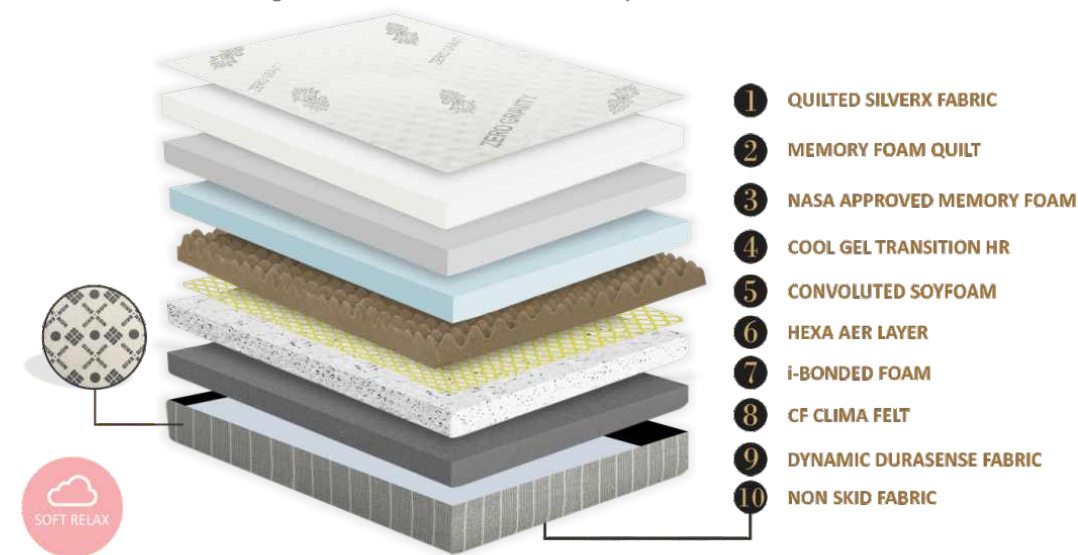

• 11 Years • Soft Relax • Available in 6" & 8" • All side Quilted • 3 Zone Mattress • Box Top Construction

ORTHOMEMORY 132 Months

Layers Worth Investing In

- 1** **QUILTED SILVERX FABRIC**
Infused with silver ions which relieves body tension and delivers lifestyle benefits.
- 2** **MEMORY FOAM QUILT**
Proven to improve self-efficiency and alleviate aches and pains.
- 3** **NASA APPROVED MEMORY FOAM**
Crafted from latest evolution of memory foam for incredibly responsive sleep experience.
- 4** **COOL GEL TRANSITION HR**
Crafted from latest evolution of HR foam for incredibly responsive and cool sleep experience.
- 5** **CONVOLUTED SOYFOAM**
Reduces pressure points by 49% with maximum comfort and intelligent support than conventional foams.
- 6** **HEXA AER LAYER**
Next generation technology which intuitively adapts to your unique body shape in ultra-conforming comfort.
- 7** **I-BONDED FOAM**
An affinity ortho layer that enhances the softness and responsiveness of co-layers.
- 8** **CF CLIMA FELT**
Revolutionary Coirfit Felt Fabric that induces noise and motion absorption.
- 9** **DYNAMIC DURASENSE FABRIC**
A reinforced perimeter that ensures extreme airflow and breathability with motion sensing follicles.
- 10** **NON SKID FABRIC**
Prevents mattress sliding even when you toss and turn.

• 11 Years • Dual Comfort • Available in 6" & 8" • All side Quilted • 3 Zone Sleep System • Zero G System

3-ZONE ZERO GRAVITY MATTRESS

Get Pulled Towards Your Sleep Haven.

- Advanced Support
- Limited Motion Transfer
- Adapts to All Body Types & Sleeping Styles
- Enhanced Edge Support