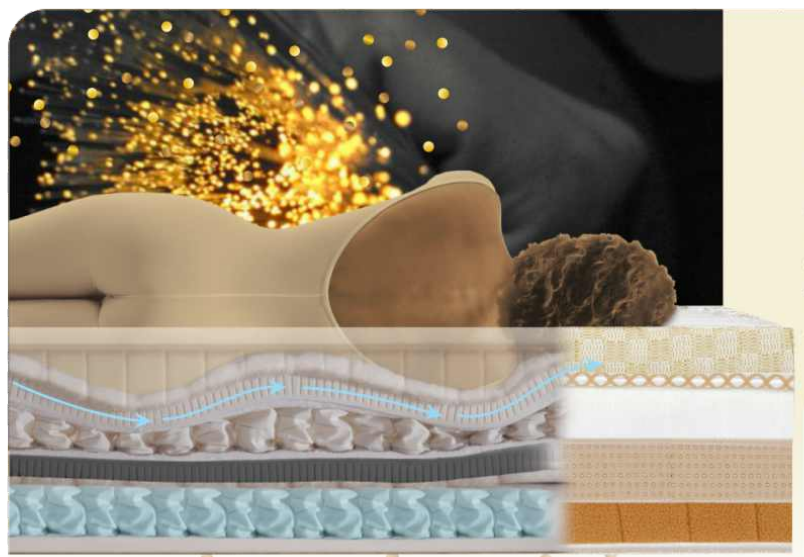

5-ZONE UV PROOF MATTRESS

Designed for Better Sleep

Sheep skin
Feel Fabric

Focussed Pressure
Relief

Enhanced Cooling
Top Layer

High Frequency Individually
Wrapped Aqua Pocket

Goldilocks Combination of Spinal Support

- 1 QUILTED GOLDX FABRIC**
Wake up with rejuvenated skin proffered by ionised UV Proof gold particles.
- 2 TARGETED DURADENSE FABRIC**
Gold infused open-cell fibre that has tiny pores to let excess hot air escape — so you can stay cool and comfortable.
- 3 MICRO NANO SPRINGS**
Individually wrapped nano pocket springs that provide support and strength.
- 4 COOL GEL TRANSITION HR**
Crafted from latest evolution of HR foam for incredibly responsive and real-time temperature regulating sleep experience.
- 5 5-ZONE PNEUMATIC HR**
A five zone layer that provides deep contouring support that adjusts to your position all night long.
- 6 CF CLIMA FELT**
Revolutionary Coirfit Felt Fabric that induces noise and motion absorption.
- 7 AQUA POCKET SPRINGS**
Works in harmony with your body to ensure that you are sleeping in the correct anatomical position.
- 8 CF CLIMA FELT**
Revolutionary Coirfit Felt Fabric that induces noise and motion absorption.
- 9 SOY FOAM BORDER ENCASEMENT**
Delivers superior edge performance and mattress stability by increasing the usable sleep surface by 14%.
- 10 SHEEP SKIN FEEL FABRIC**
Inspired by the soft sheep skin, the fabric is a representation of luxe and soft feel.
- 11 NON SKID FABRIC**
Prevents mattress sliding even when you toss and turn.