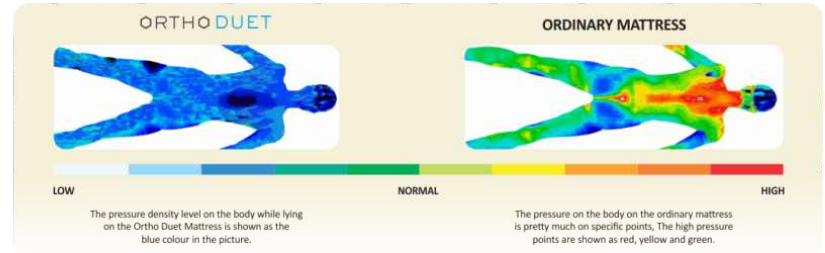

3-ZONE ACCUPRESSURE MATTRESS

Responds To Your Body Needs.

- ESSENTIAL
- 11 Years • Dual Comfort • Available in 6" & 8" • Both side Quilted • Euro Top Construction • Massage Therapy Quilt
- Pain Free Massage Therapy Fabric
- Sheep skin feel fabric
- Optimal Spine Support
- Chiropractic Innovation

ORTHO DUET 132 Months

6 Layers Of Wellness

- 1 CF COOL YARN FABRIC**
Infused Infradots that converts heat to infrared energy for increased blood flow and rejuvenated mornings.
- 2 TRANSITION HR FOAM**
A progressive HR Foam that creates the perfect balance of rapid, adaptive comfort and advanced pressure relief.
- 3 i-BONDED FOAM**
An affinity ortho layer that enhances the softness and responsiveness of co-layers.
- 4 CF CLIMA FELT**
Revolutionary Coirfit Felt Fabric that induces noise and motion absorption.
- 5 LINEN SIDE FABRIC**
Designed with high vegetable fibre threads for eco-conscious sleep.
- 6 NON SKID FABRIC**
Prevent mattress sliding even when you toss and turn.

THE INFRARED MATTRESS

The Smartest Mattress You Can Sleep On!

- ESSENTIAL
- 11 Years • Dual Comfort • Available in 5" & 6" • All side Quilted • Thermo Therapy Quilt
- High Environmental Safety Standards
- Reduced Back & Joint Pain
- Enhanced Cooling Top Layer
- Improved Pressure Relief