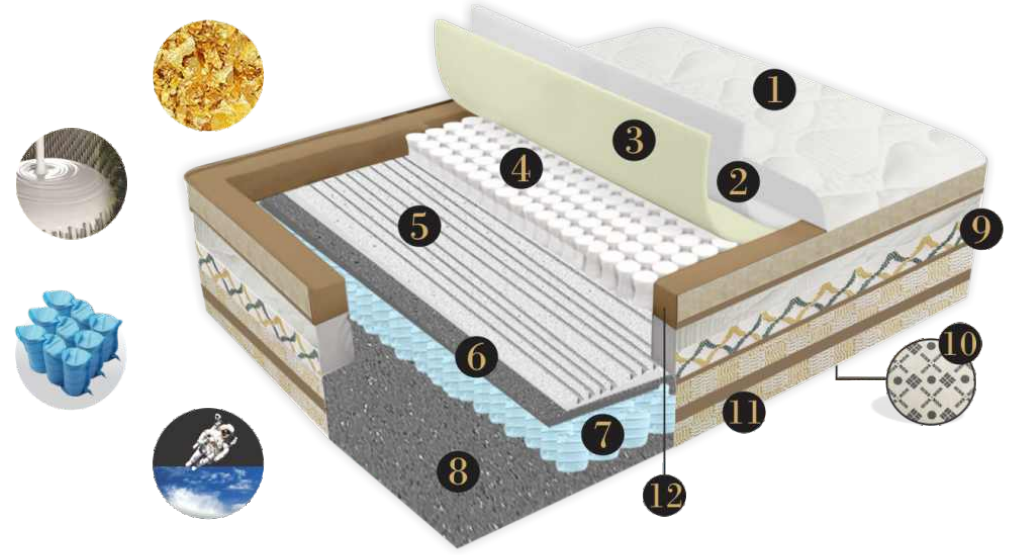

Focussed Pressure Relief

Ergonomic Alignment for Deep Sleep

High Frequency Individually Wrapped Aqua Pocket

12 Expertly Designed Comfort, Support and Performance Layers

- 1 QUILTED GOLDX FABRIC**
Wake up with rejuvenated skin proffered by ionised UV Proof gold particles.
- 2 MEMORY FOAM QUILT**
Proven to improve self-efficiency and alleviate aches and pains.
- 3 TALALAY LATEX**
Stands the test of time by offering responsive bounce and contouring that lasts.
- 4 MICRO NANO SPRINGS**
Individually wrapped nano pocket springs that provide support and strength.
- 5 5-ZONE PNEUMATIC HR**
A five zone layer that provides deep contouring support that adjusts to your position all night long.
- 6 CF CLIMA FELT**
Revolutionary Coirfit Felt Fabric that induces noise and motion absorption.
- 7 AQUA POCKET SPRINGS**
Works in harmony with your body to ensure that you are sleeping in the correct anatomical position.
- 8 CF CLIMA FELT**
Revolutionary Coirfit Felt Fabric that induces noise and motion absorption.
- 9 MICRO KNITTED GOLDX FABRIC**
Cradle in comfort with extra cushioning and breathability.
- 10 NON SKID FABRIC**
Prevents mattress sliding even when you toss and turn.
- 11 TARGETED DURADENSE FABRIC**
Gold infused open-cell fibre that has tiny pores to let excess hot air escape — so you can stay cool and comfortable.
- 12 SOY FOAM BORDER ENCASEMENT**
Delivers superior edge performance and mattress stability by increasing the usable sleep surface by 14%.