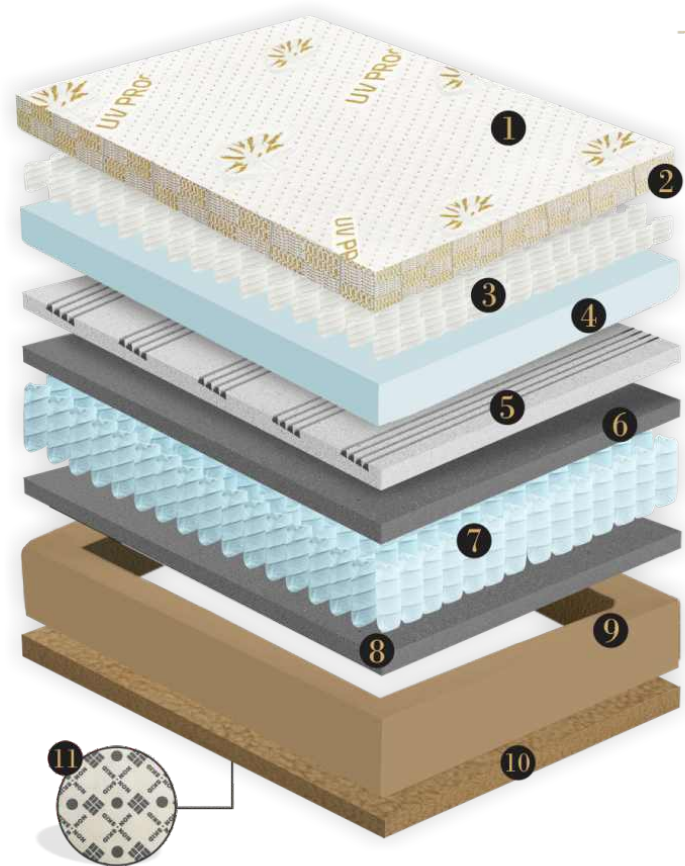

5-ZONE UV PROOF MATTRESS

Designed for Better Sleep

Sheep skin
Feel Fabric

Focussed Pressure
Relief

Enhanced Cooling
Top Layer

High Frequency Individually
Wrapped Aqua Pocket

Goldilocks Combination of Spinal Support

- 1 QUILTED GOLDX FABRIC**
Wake up with rejuvenated skin proffered by ionised UV Proof gold particles.
- 2 TARGETED DURADENSE FABRIC**
Gold infused open-cell fibre that has tiny pores to let excess hot air escape — so you can stay cool and comfortable.
- 3 MICRO NANO SPRINGS**
Individually wrapped nano pocket springs that provide support and strength.
- 4 COOL GEL TRANSITION HR**
Crafted from latest evolution of HR foam for incredibly responsive and real-time temperature regulating sleep experience.
- 5 5-ZONE PNEUMATIC HR**
A five zone layer that provides deep contouring support that adjusts to your position all night long.
- 6 CF CLIMA FELT**
Revolutionary Coirfit Felt Fabric that induces noise and motion absorption.
- 7 AQUA POCKET SPRINGS**
Works in harmony with your body to ensure that you are sleeping in the correct anatomical position.
- 8 CF CLIMA FELT**
Revolutionary Coirfit Felt Fabric that induces noise and motion absorption.
- 9 SOY FOAM BORDER ENCASEMENT**
Delivers superior edge performance and mattress stability by increasing the usable sleep surface by 14%.
- 10 SHEEP SKIN FEEL FABRIC**
Inspired by the soft sheep skin, the fabric is a representation of luxe and soft feel.
- 11 NON SKID FABRIC**
Prevents mattress sliding even when you toss and turn.