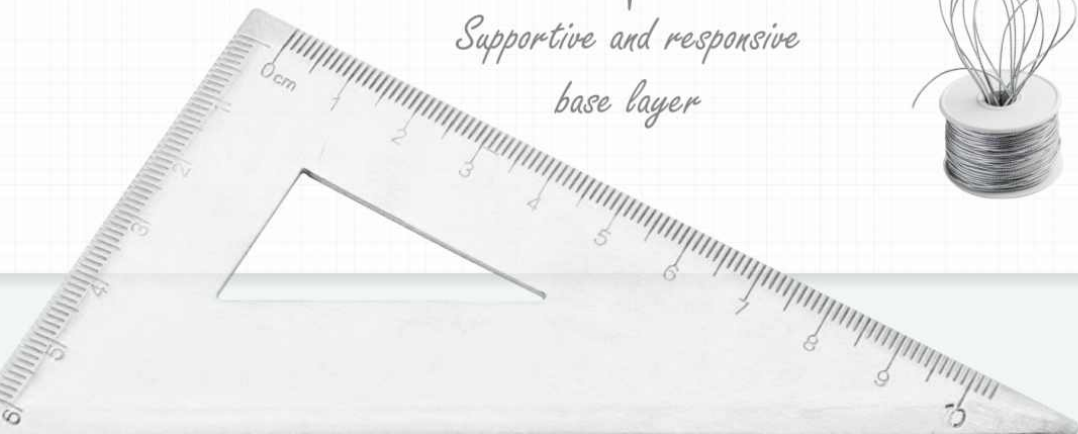

Active transition layers to prevent sinking

Backcare