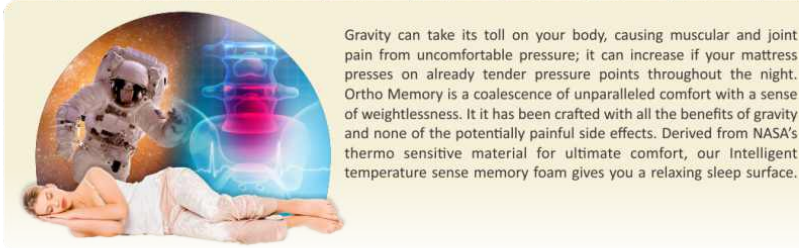

• 11 Years • Soft Relax • Available in 6" & 8" • All side Quilted • 3 Zone Mattress • Box Top Construction

ORTHOMEMORY 132 Months

Layers Worth Investing In

- 1** **QUILTED SILVERX FABRIC**
Infused with silver ions which relieves body tension and delivers lifestyle benefits.
- 2** **MEMORY FOAM QUILT**
Proven to improve self-efficiency and alleviate aches and pains.
- 3** **NASA APPROVED MEMORY FOAM**
Crafted from latest evolution of memory foam for incredibly responsive sleep experience.
- 4** **COOL GEL TRANSITION HR**
Crafted from latest evolution of HR foam for incredibly responsive and cool sleep experience.
- 5** **CONVOLUTED SOYFOAM**
Reduces pressure points by 49% with maximum comfort and intelligent support than conventional foams.
- 6** **HEXA AER LAYER**
Next generation technology which intuitively adapts to your unique body shape in ultra-conforming comfort.
- 7** **I-BONDED FOAM**
An affinity ortho layer that enhances the softness and responsiveness of co-layers.
- 8** **CF CLIMA FELT**
Revolutionary Coirfit Felt Fabric that induces noise and motion absorption.
- 9** **DYNAMIC DURASENSE FABRIC**
A reinforced perimeter that ensures extreme airflow and breathability with motion sensing follicles.
- 10** **NON SKID FABRIC**
Prevents mattress sliding even when you toss and turn.

• 11 Years • Dual Comfort • Available in 6" & 8" • All side Quilted • 3 Zone Sleep System • Zero G System

3-ZONE ZERO GRAVITY MATTRESS

Get Pulled Towards Your Sleep Haven.

- Advanced Support
- Limited Motion Transfer
- Adapts to All Body Types & Sleeping Styles
- Enhanced Edge Support