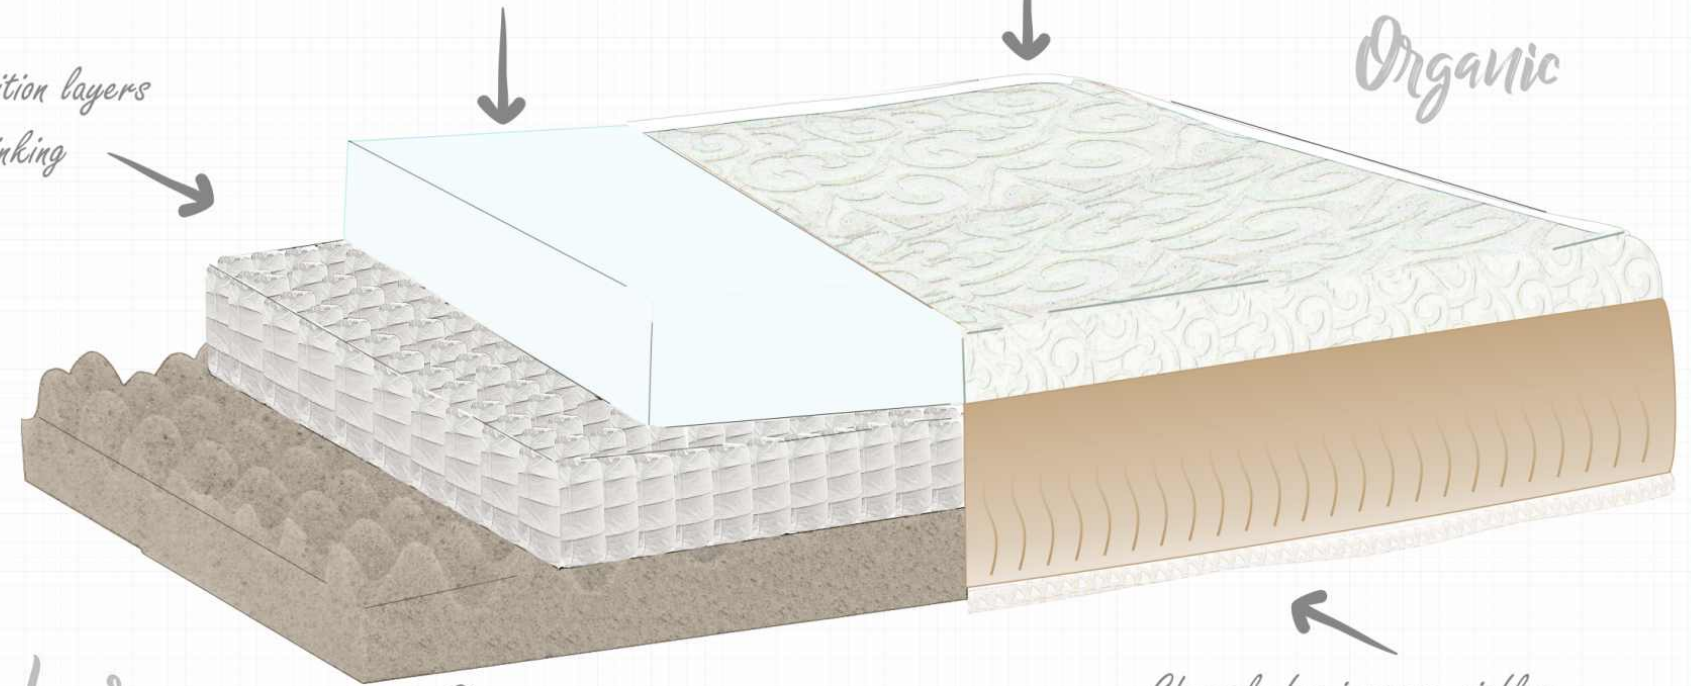

Here's to a lifetime of comfort and support.

Therapeutic Spinal Systems Mood Board

Wellness

Luxe

Active transition layers to prevent sinking

Backcare

Intelligent mattress for ultimate recoil bounce

High Performance adaptive covers to maximise comfort

Focussed Pressure Relief

Ergonomic Alignment for Deep Sleep

High Frequency Individually Wrapped Aqua Pocket

12 Expertly Designed Comfort, Support and Performance Layers

- 1 QUILTED GOLDX FABRIC**
Wake up with rejuvenated skin proffered by ionised UV Proof gold particles.
- 2 MEMORY FOAM QUILT**
Proven to improve self-efficiency and alleviate aches and pains.
- 3 TALALAY LATEX**
Stands the test of time by offering responsive bounce and contouring that lasts.
- 4 MICRO NANO SPRINGS**
Individually wrapped nano pocket springs that provide support and strength.
- 5 5-ZONE PNEUMATIC HR**
A five zone layer that provides deep contouring support that adjusts to your position all night long.
- 6 CF CLIMA FELT**
Revolutionary Coirfit Felt Fabric that induces noise and motion absorption.
- 7 AQUA POCKET SPRINGS**
Works in harmony with your body to ensure that you are sleeping in the correct anatomical position.
- 8 CF CLIMA FELT**
Revolutionary Coirfit Felt Fabric that induces noise and motion absorption.
- 9 MICRO KNITTED GOLDX FABRIC**
Cradle in comfort with extra cushioning and breathability.
- 10 NON SKID FABRIC**
Prevents mattress sliding even when you toss and turn.
- 11 TARGETED DURADENSE FABRIC**
Gold infused open-cell fibre that has tiny pores to let excess hot air escape — so you can stay cool and comfortable.
- 12 SOY FOAM BORDER ENCASEMENT**
Delivers superior edge performance and mattress stability by increasing the usable sleep surface by 14%.